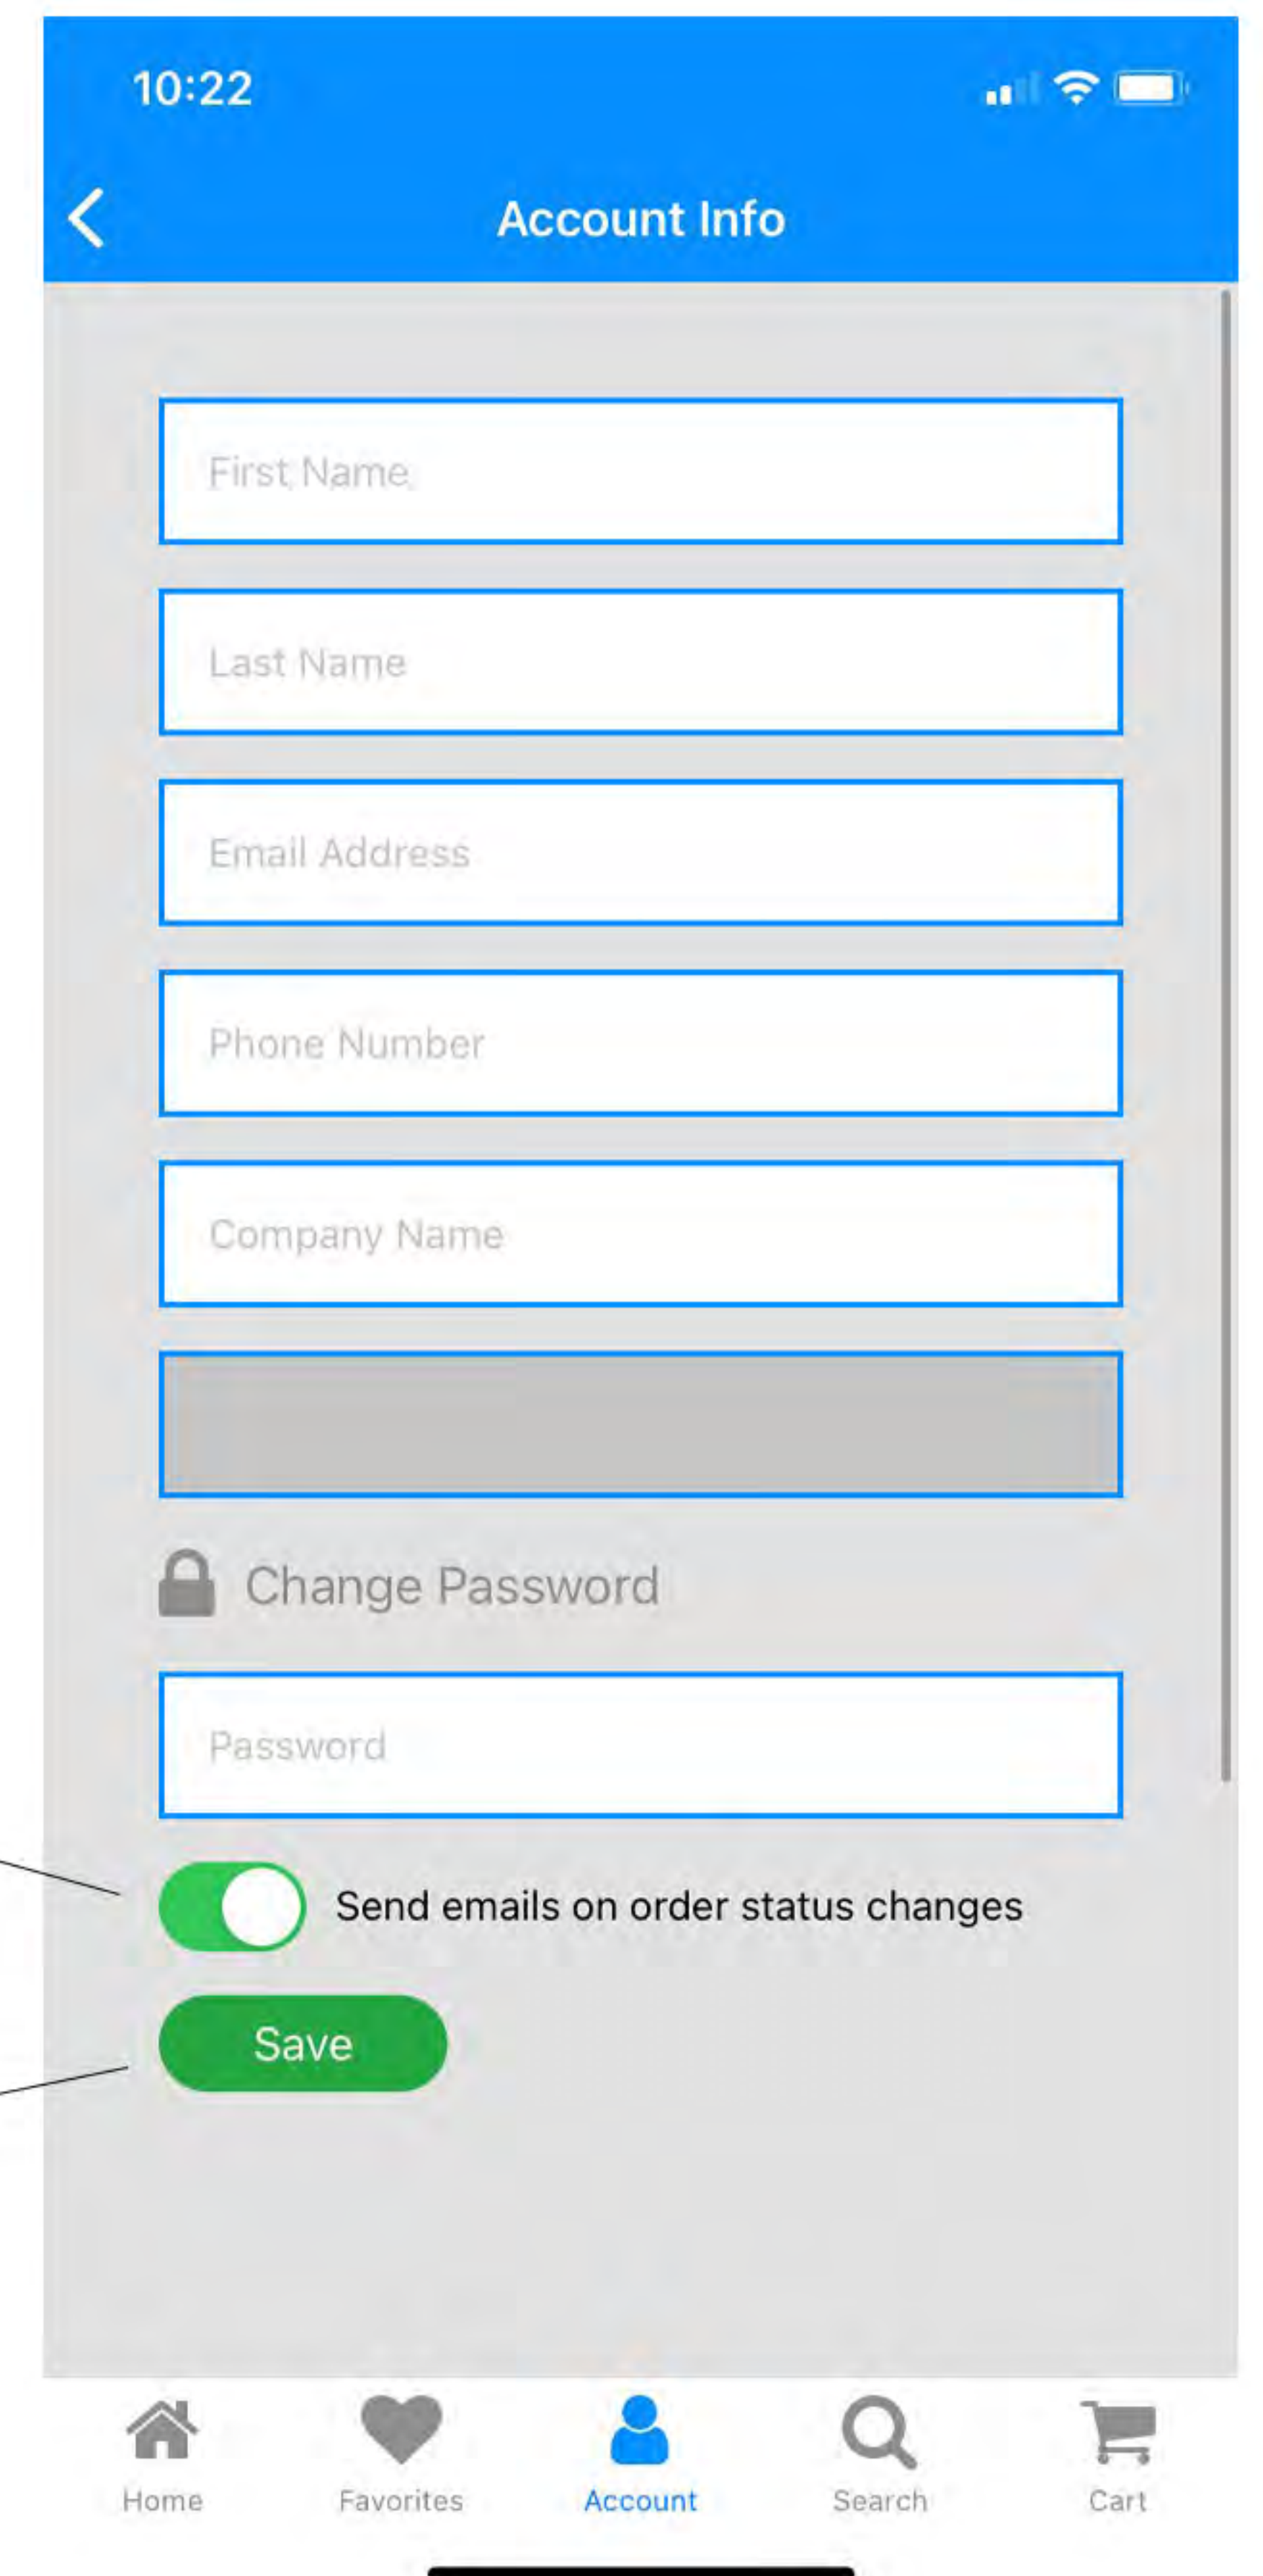

ACCOUNT INFO

make changes to your information and password as needed

Tap here to access your account info

Turn on to receive emails on your order status (will show green when on)

Tap Save to apply any changes

PICKUP LOCATIONS

Select your preferred pickup location and view pickup location addresses

Tap here to select which one of our branches is your preferred Pickup Location

**You can only select one location. This location will automatically become your pickup location if you do not set one during the checkout process