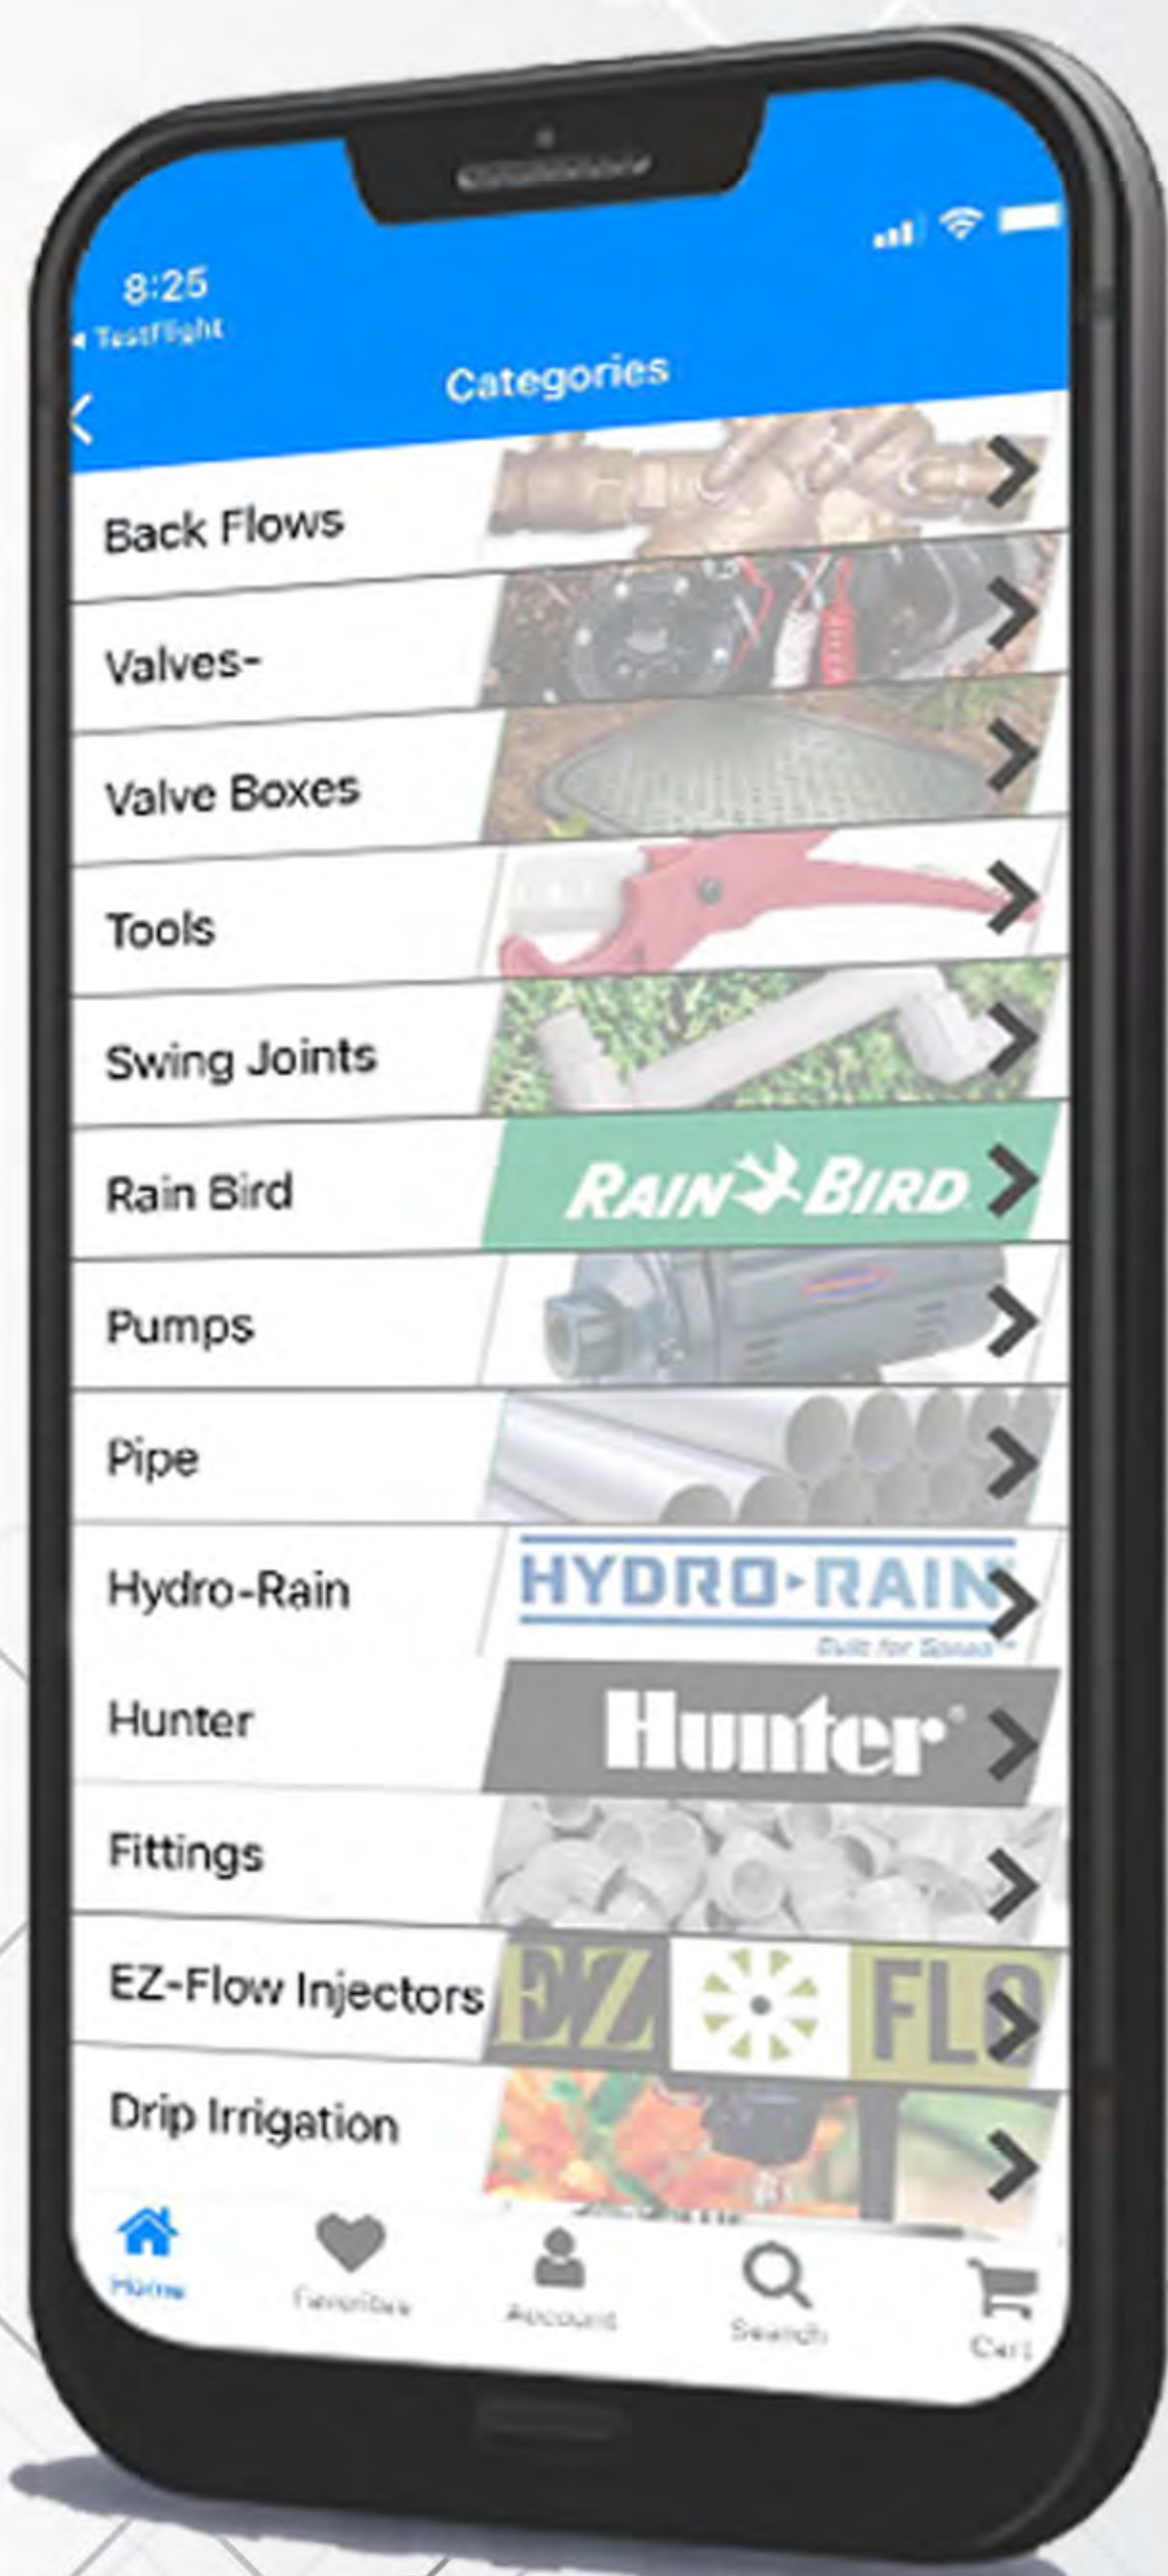

Your Guide to the MOBILE APP 2.0

PRODUCT DETAILS

get all the product details you need to make an informed order, add products to your shopping cart

4:05

Product

6.75" Area Light - HAT ONLY
MIAL100
Alliance

SOLD PER PIECE
10pc/box

Area Light - HAT ONLY
Finish: Aged Brass

List Price | \$84.19

Your Price | \$58.93

quantity

Add to Cart

Home Favorites Account Search Cart

Product image